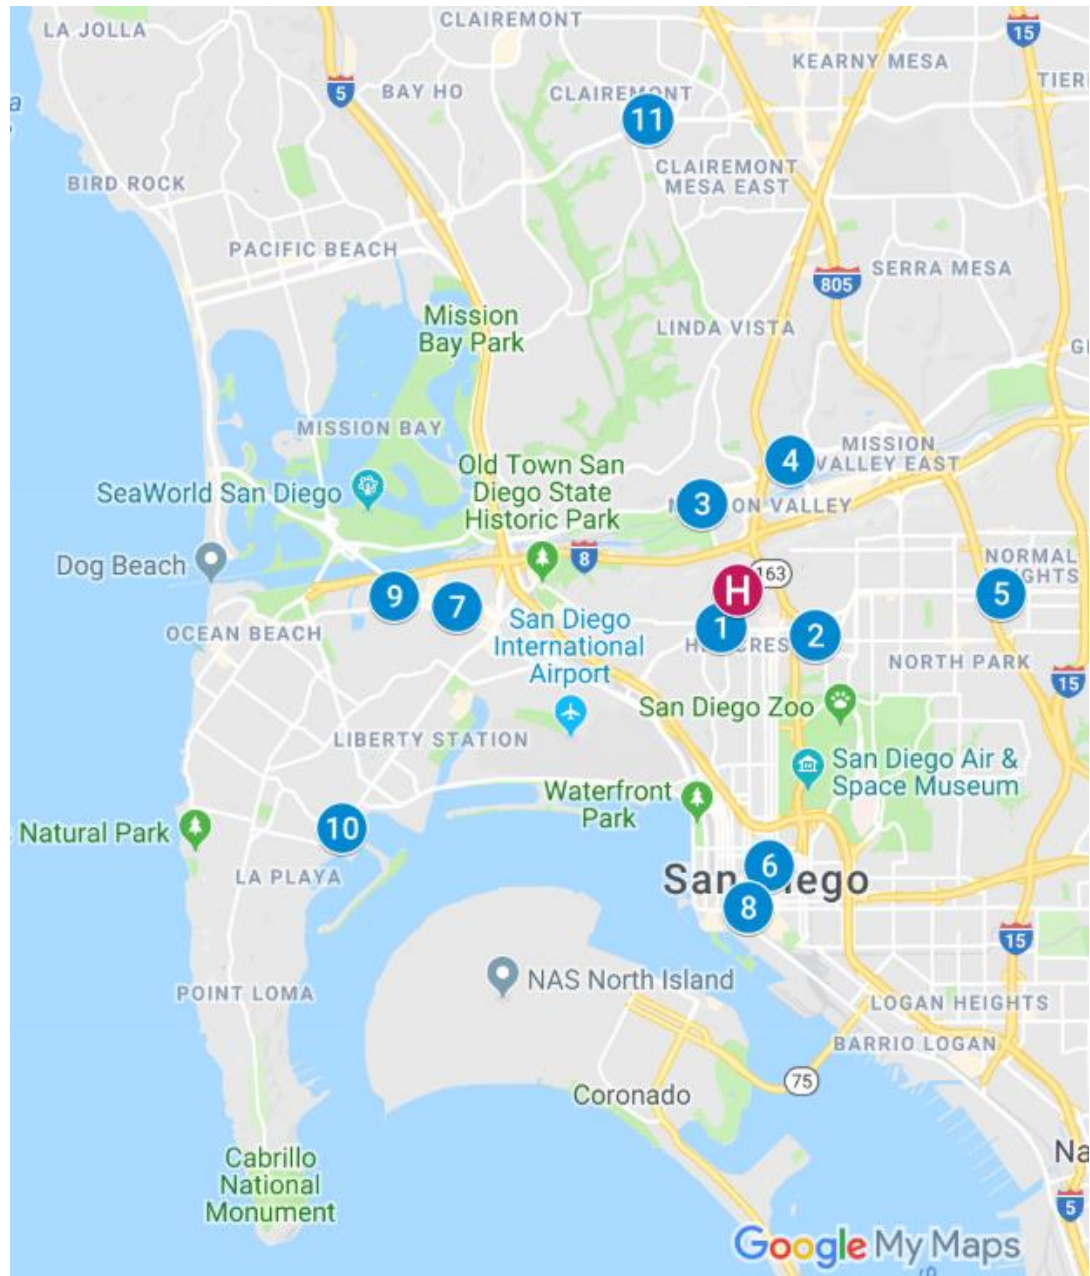

### 5) 33<sup>rd</sup> & El Cajon

3299 EL CAJON BLVD  
SAN DIEGO, CA, 92104  
Mon-Fri 09:00 AM-06:00 PM  
Sat 09:00 AM-04:00 PM  
Sun closed

### 7) Sports Arena Main

3505 SPORTS ARENA BLV  
SAN DIEGO, CA, 92110  
Mon-Fri 09:00 AM-06:00 PM  
Sat 09:00 AM-04:00 PM  
Sun closed

- H** 220 Dickinson St, San Diego, San Diego County, CA, 92103
- ↑ Depart Dickinson St toward Front St
- 128 ft
- ↪ Turn right onto Front St
- 0.4 mi
- ↶ Turn left onto W Washington St  
Jack in the Box on the corner
- 331 ft
- ↶ Make a U-turn at 1st Ave
- 184 ft
- Arrive at 120 W Washington St, San Diego, CA 92103  
The last intersection is 1st Ave  
If you reach Front St, you've gone too far
- 1** 120 W WASHINGTON SAN DIEGO CA 92103

**Driving Directions:**

**H** UC San Diego AntiViral Research Center (AVRC) to **2** Wells Fargo Hillcrest

- H** 220 Dickinson St, San Diego, San Diego County, CA, 92103
- ↑ Depart Dickinson St toward Front St
- 128 ft
- ↪ Turn right onto Front St
- 0.4 mi
- ↪ Turn right onto W Washington St  
Jack in the Box on the corner
- 0.2 mi
- Arrive at 510 W Washington St, San Diego, CA 92103  
If you reach Dove St, you've gone too far
- 2** 510 W WASHINGTON ST SAN DIEGO CA 92103